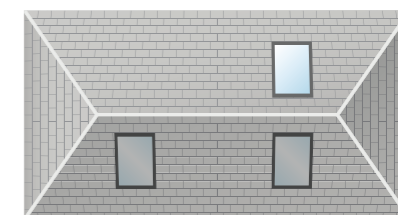

Light up your life.

When it comes to design projects, most people think about the interior space, the décor and all the finishing touches. But daylight is an important design feature in its own right. Which means it's always worth thinking about how the light affects your home.

Understanding the light.

As the natural light changes throughout the day, so will your home. In the morning you might wake to a beautiful sunrise. In the evening, you could enjoy a meal underneath a golden sunset.

Understanding how the light works in different buildings and rooms is important when it comes to getting the most out of the natural light.

Where's your home?

To help you make the most of the daylight, it's important to think about where you'd like to position your windows. Choosing the right spot is vital when it comes to getting the most from the sun's light throughout the day.