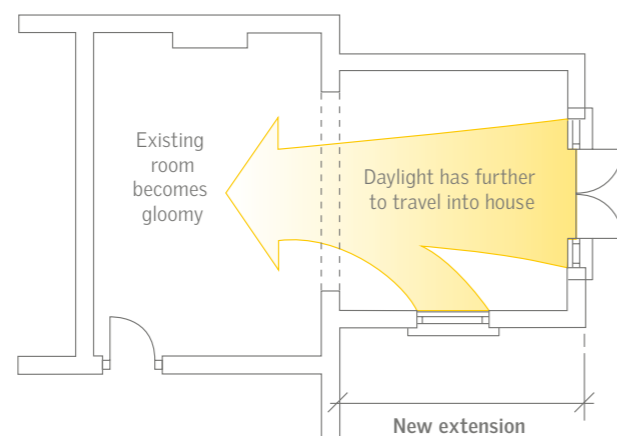

These came in handy as many of the windows are in hard to reach places.

A great addition to the family.

A new extension can become anything you want it to. Many families just enjoy the additional living space. But, an extension can also make the perfect dining and kitchen area. Or, even a playroom for the kids.

The most important thing is to allow for plenty of light. Then, whatever you turn your extension into, you'll know that it'll always be bright and airy.

Lighting an extension

With an extension, the original room is usually longer, meaning that natural daylight has further to penetrate into the house. But, roof windows bring daylight deep into the living space, making the whole room feel brighter. (Diagram from Home Extension Design by Julian Owen, published by RIBA publications.)